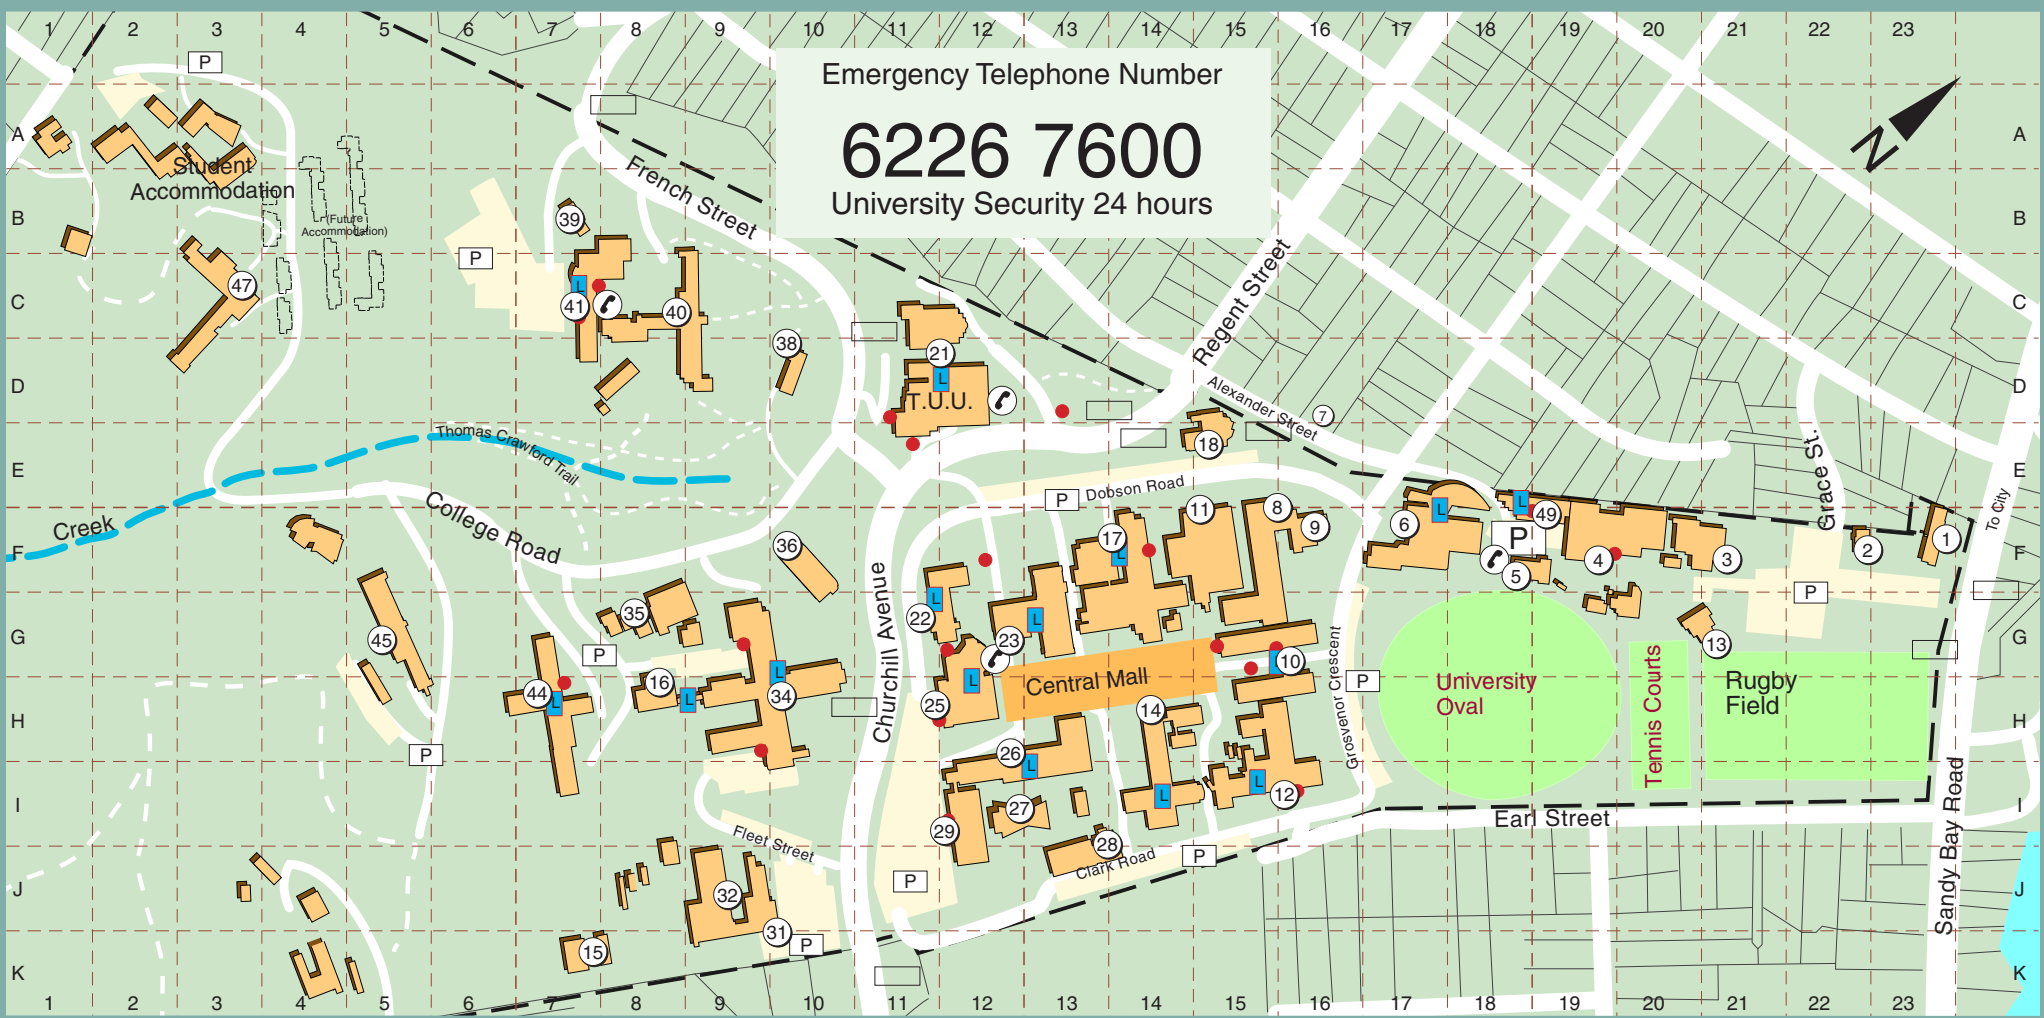

Emergency Telephone Number

6226 7600

University Security 24 hours

UNIVERSITY OF TASMANIA
Sandy Bay

Design and Acquisition SBY V1.3 13.08.2003

University Building	Bldg./Grid Ref.
6 Grace Street	02 F22
Accounting & Finance	04 C7
After School Care	03 F21
Agricultural Science	03 H9
Agricultural Science Glass Houses	35 G8
Animal House	04 H7
Arts Lecture Theatre	27 H12
Asian Languages & Studies	26 H12
Asset Management Services	32 J9
Australian Centre for Food Safety & Integrity Science (ACFSIS)	01 H8
Australian Clearing House for Youth Studies	31 J10
Central Science Laboratory	17 F13
Chemistry	17 F13
Child Care Centre	03 F21
Classics Museum	25 H12
CODES SRC Ore Deposit Research	12 H16
Commercialisation Unit	39 B7
Community Radio Station	26 H12
Computing	10 G16
CRG for Antarctic Climate & Ecosystems	10 G16
Crickets Pavilion	05 F19
CSIRO Forestry Building	45 G5

University Building	Bldg./Grid Ref.
Curator, Fine Arts Collection	21 D12
Design & Acquisition	41 J9
Earth Sciences	12 H16
Economics	41 C7
Education	40 C8
Engineering	08 F16
Engineering Workshop	11 F15
English, Journalism & European Languages	29 H12
English Language Centre	40 C8
Faculty Office, Arts	29 H12
Faculty Office, Commerce	41 C7
Faculty Office, Education	40 C8
Faculty Office, Law	06 F17
Faculty Office, Science, Engineering & Technology	10 G16
Financial & Business Services	22 G11
Flexible Education Unit	23 G12
Geography & Environmental Studies	12 H16
Goods Inwards	31 J10
Government	26 H12
History & Classics	29 H12
Horticultural Research Centre	15 K7
Human Resources	22 G11

University Building	Bldg./Grid Ref.
I.A.S.O.S.	14 H14
Information Systems	49 F19
Information Technology Resources	28 J14
Intelligence	01 F23
International Office	40 C8
IT Resources - Help Desk	23 G12
IT Resources - MIRU	07 D16
Law Library	06 F17
Law Reform Institute	06 F17
Law School	06 F17
Lazenby's Bistro	25 H12
Management	41 C7
Maths & Physics	14 H14
Medicine	44 H7
Morris Miller Library	23 G12
Pharmacy	17 F13
Philosophy	29 H12
Plant Science	34 H9
Psychology	26 H12
Psychology Clinic	28 J14
Public Relations & University Extension Unit	22 G11
Reprographics Unit	31 J10
Research House	38 D10

University Building	Bldg./Grid Ref.
Resolve FM	32 J9
Riawunna	40 C8
Rugby Pavilion	13 G21
Scholarships Office	22 G11
Science Library	10 G16
Sociology & Social Work	26 H12
Sport & Recreation Centre	04 F19
Staff Club, University Club	18 E15
Student Accommodation	47 C3
Student Administration	22 G11
Student Services	21 D12
Studio Theatre	25 H12
Surveying - School of Geography & Environmental Science	09 F16
Tasmanian Institute of Agricultural Research (TIAR)	16 H8
Tasmanian Museum & Art Gallery	36 F10
Tasmanian Partnership for Advanced Computing	14 H14
TUU-Student Union Building	21 D12
University Executive	22 G11
University Foundation	01 F23
Vehicle Fleet	31 J10
Zoology	34 H9